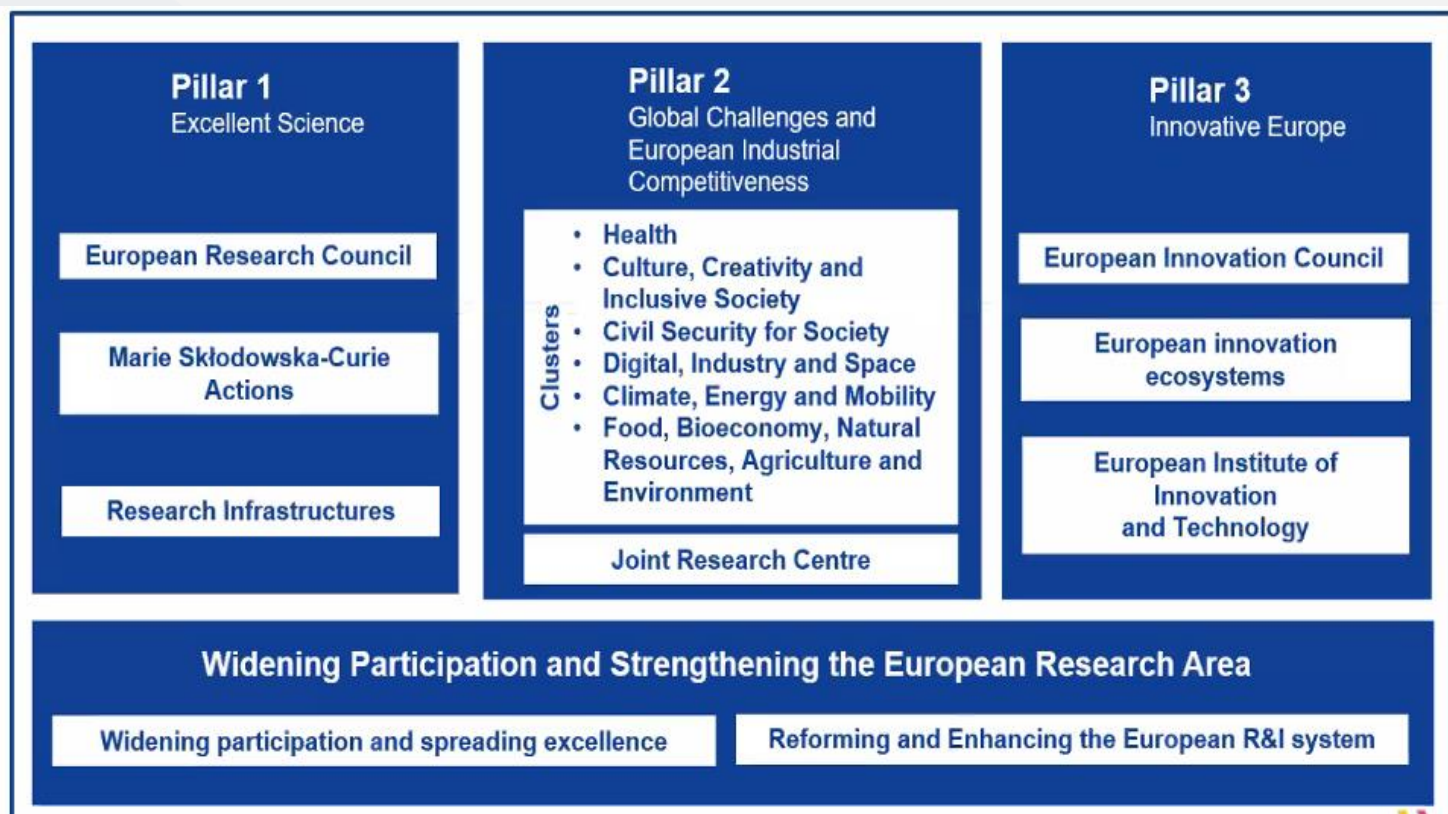

Widening participation and strengthening the ERA

Gráinne Ryan | March 2021

HORIZON
EUROPE

THE EU RESEARCH & INNOVATION
PROGRAMME 2021 - 2027

#HorizonEU

An Roinn Breiseoideachais agus Ardoideachais,
Taighde, Nuálaíochta agus Eolaíochta
Department of Further and Higher Education,
Research, Innovation and Science

1. Overview
2. Widening Participation and Spreading Excellence
3. Strengthening the European Research Area
4. Contact Details

Widening participation and the strengthening the ERA

HORIZON EUROPE

This part of the Work Programme will implement concrete measures in support of widening participation and strengthening the ERA and is divided in two components: